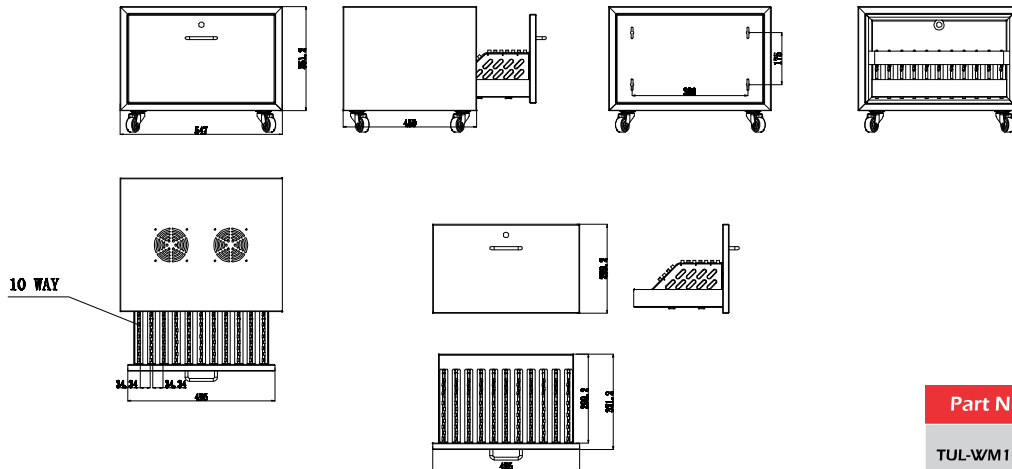

Trolley Charging Solution

Draw Type Wall Mount 10 Bays

Draw Type Wall Mount 10 Bays

Features

- Trolley 547W x 450D x 423H mm 10 Bay.
- Rear Door can be removable with small round lock.
- Top entry hole with rubber.
- Material : Cold rolled steel: 1.0 2.0mm.
- RAL9004 Colour Black.
- 1 x Drawers.
- 2 x Fans with SA plug.
- 1 x Power pack.
- 4 x 3.5" heavy duty castors.
- 1U 2 PIN with 1P circuit breaker for 10way or 1 x 10 Socket USB.
- Optical 15 Bay & 20 Bay.

Part Number

TUL-WM10BAY-DDS

10 Bay Wall Mount Draw type Tablet Charging trolley