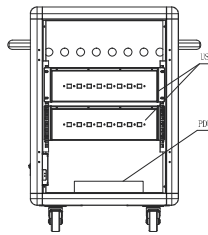

Trolley Charging Solution

Tablet Trolley 30 Bays

Tablet Trolley 30 Bays (Aluminium Frame)

Global **SIX**

Features

- Tablet Trolley 560W x 600D x 855H mm for 30 Individual Tablet Bays.
- Front Double Section Perforated Door with Handle lock.
- Rear Single Perforated door with handle lock.
- Sorted Colours.
- Material: Aluminum Frame & Cold Rolled Mild Steel.
- With cooling fan system.
- Right side panel with 3 fans with 10A C14 plug.
- With half USB & half 2 Pin Euro: 1 set USB with 16 ports.
- 1x PDU 2U 2 Pin type, with 1P circuit breaker.
- 16 Way power cord 3G1.5mm 2 with C14 plug.
- 4x 3.5" heavy duty castors with brake.
- 2x handle bar at the side panels.
- 1x Power cord 3G 1.5mm² 3M with C14 plug.
- Light Weight.

Part Number

TUL-PAD30-USB

30 Bay Aluminum Tablet Charging trolley