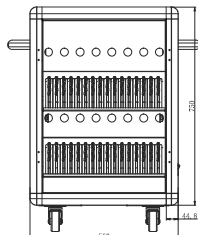

Trolley Charging Solution

Tablet Trolley 30 Bays

Tablet Trolley 30 Bays (Aluminium Frame)

Global **SIX**

Features

- Tablet Trolley 560W x 600D x 855H mm for 30 Individual Tablet Bays.
- Front Double Section Perforated Door with Handle lock.
- Rear Single Perforated door with handle lock.
- Sorted Colours.
- Material: Aluminum Frame & Cold Rolled Mild Steel.
- With cooling fan system.
- Right side panel with 3 fans with 10A C14 plug.
- With half USB & half 2 Pin Euro: 1 set USB with 16 ports.
- 1x PDU 2U 2 Pin type, with 1P circuit breaker.
- 16 Way power cord 3G1.5mm 2 with C14 plug.
- 4x 3.5" heavy duty castors with brake.
- 2x handle bar at the side panels.
- 1x Power cord 3G 1.5mm² 3M with C14 plug.
- Light Weight.

Part Number

TUL-PAD30-USB

30 Bay Aluminum Tablet Charging trolley